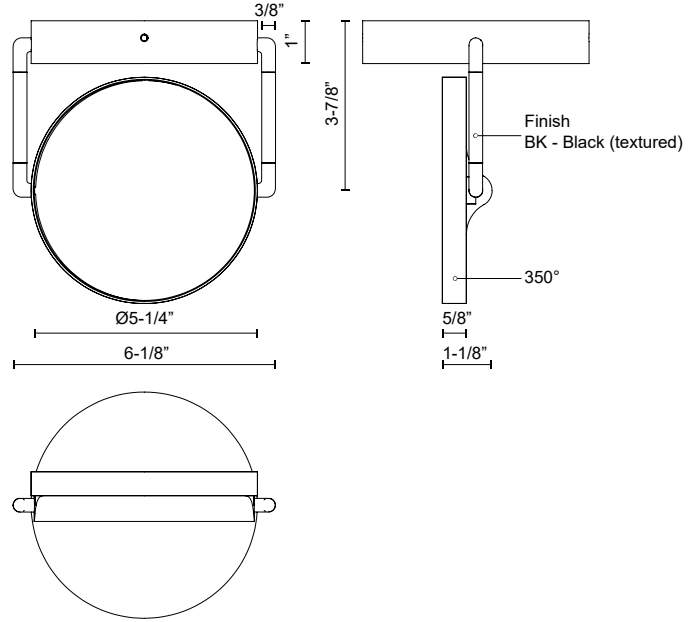

**NOVEL
SF72205**
SEMI FLUSH

PROJECT

DESCRIPTION

Pure geometry of the disks of illumination balancing on clean, thin lined structure is poetry in motion. Each disk of illumination can turn and twist to fit the needs and style of your space. The Novel Collection fits a large range of style and function with minimal elements.

SPECIFICATION DETAILS

Fixture Dimensions	L6-1/8" x W5-1/4" x H6-1/2"
Light Source	LED with DC Driver
Wattage	8W
Total Lumens	680lm
Delivered Lumens	492lm
Voltage	120V
Color Temperature	3000K
CRI (Ra)	90CRI
Optional Color Temps	2700K - 5000K Available, Minimum Order Quantities Apply
LED Rated Life	50,000 hours
Dimming	100% - 10%, TRIAC or ELV Dimmer (Not Included)
Diffuser Details	Acrylic Light Guide
Location	Dry
Mounting Style	All Orientation; Ceiling and Wall;
CEC Title 24 JA8	Yes, JA8-2022
Canopy Dimensions	D5-1/4" x H1"
Paint Finish	BK02
Finish Option(s)	Black